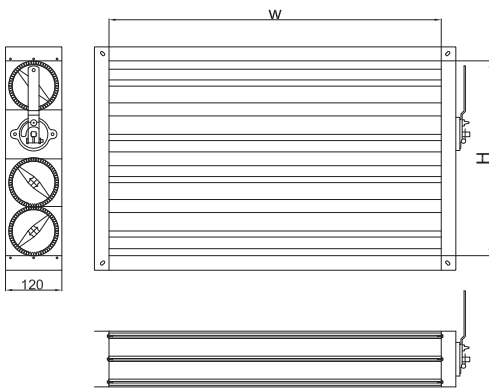

ACCESSORIES

BDH

RECTANGULAR AIR REGULATORS 100/200 - 2000/2000

BDH is manufactured with a type of aluminum extrusion. Provides us to control air flowing. Two types as manual or automatic moving types.

Can be manufactured to suit all types of our fans.

BDEB

RECTANGULAR FLEXIBLE FLANGES 300/150 - 1000/500

BDEB is made of aluminum profile and canvas.

TYPE	A	B
BDEB 30-15	300	150
BDEB 40-20	400	200
BDEB 50-25	500	250
BDEB 50-30	500	300
BDEB 60-30	600	300
BDEB 60-35	600	350
BDEB 70-40	700	400
BDEB 80-50	800	500
BDEB 100-50	1000	500