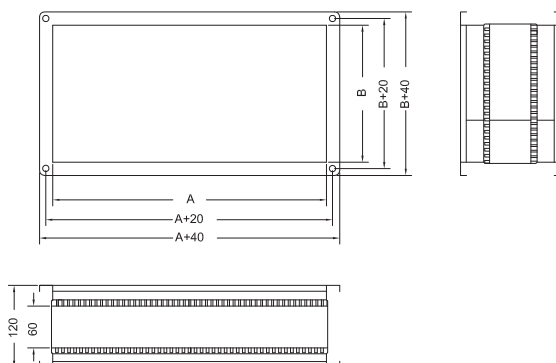

ACCESSORIES

BDH

RECTANGULAR AIR REGULATORS 100/200 - 2000/2000

BDH is manufactured with a type of aluminum extrusion. Provides us to control air flowing. Two types as manual or automatic moving types.

Can be manufactured to suit all types of our fans.

BDEB

RECTANGULAR FLEXIBLE FLANGES 300/150 - 1000/500

BDEB is made of aluminum profile and canvas.

TYPE	A	B
BDEB 30-15	300	150
BDEB 40-20	400	200
BDEB 50-25	500	250
BDEB 50-30	500	300
BDEB 60-30	600	300
BDEB 60-35	600	350
BDEB 70-40	700	400
BDEB 80-50	800	500
BDEB 100-50	1000	500